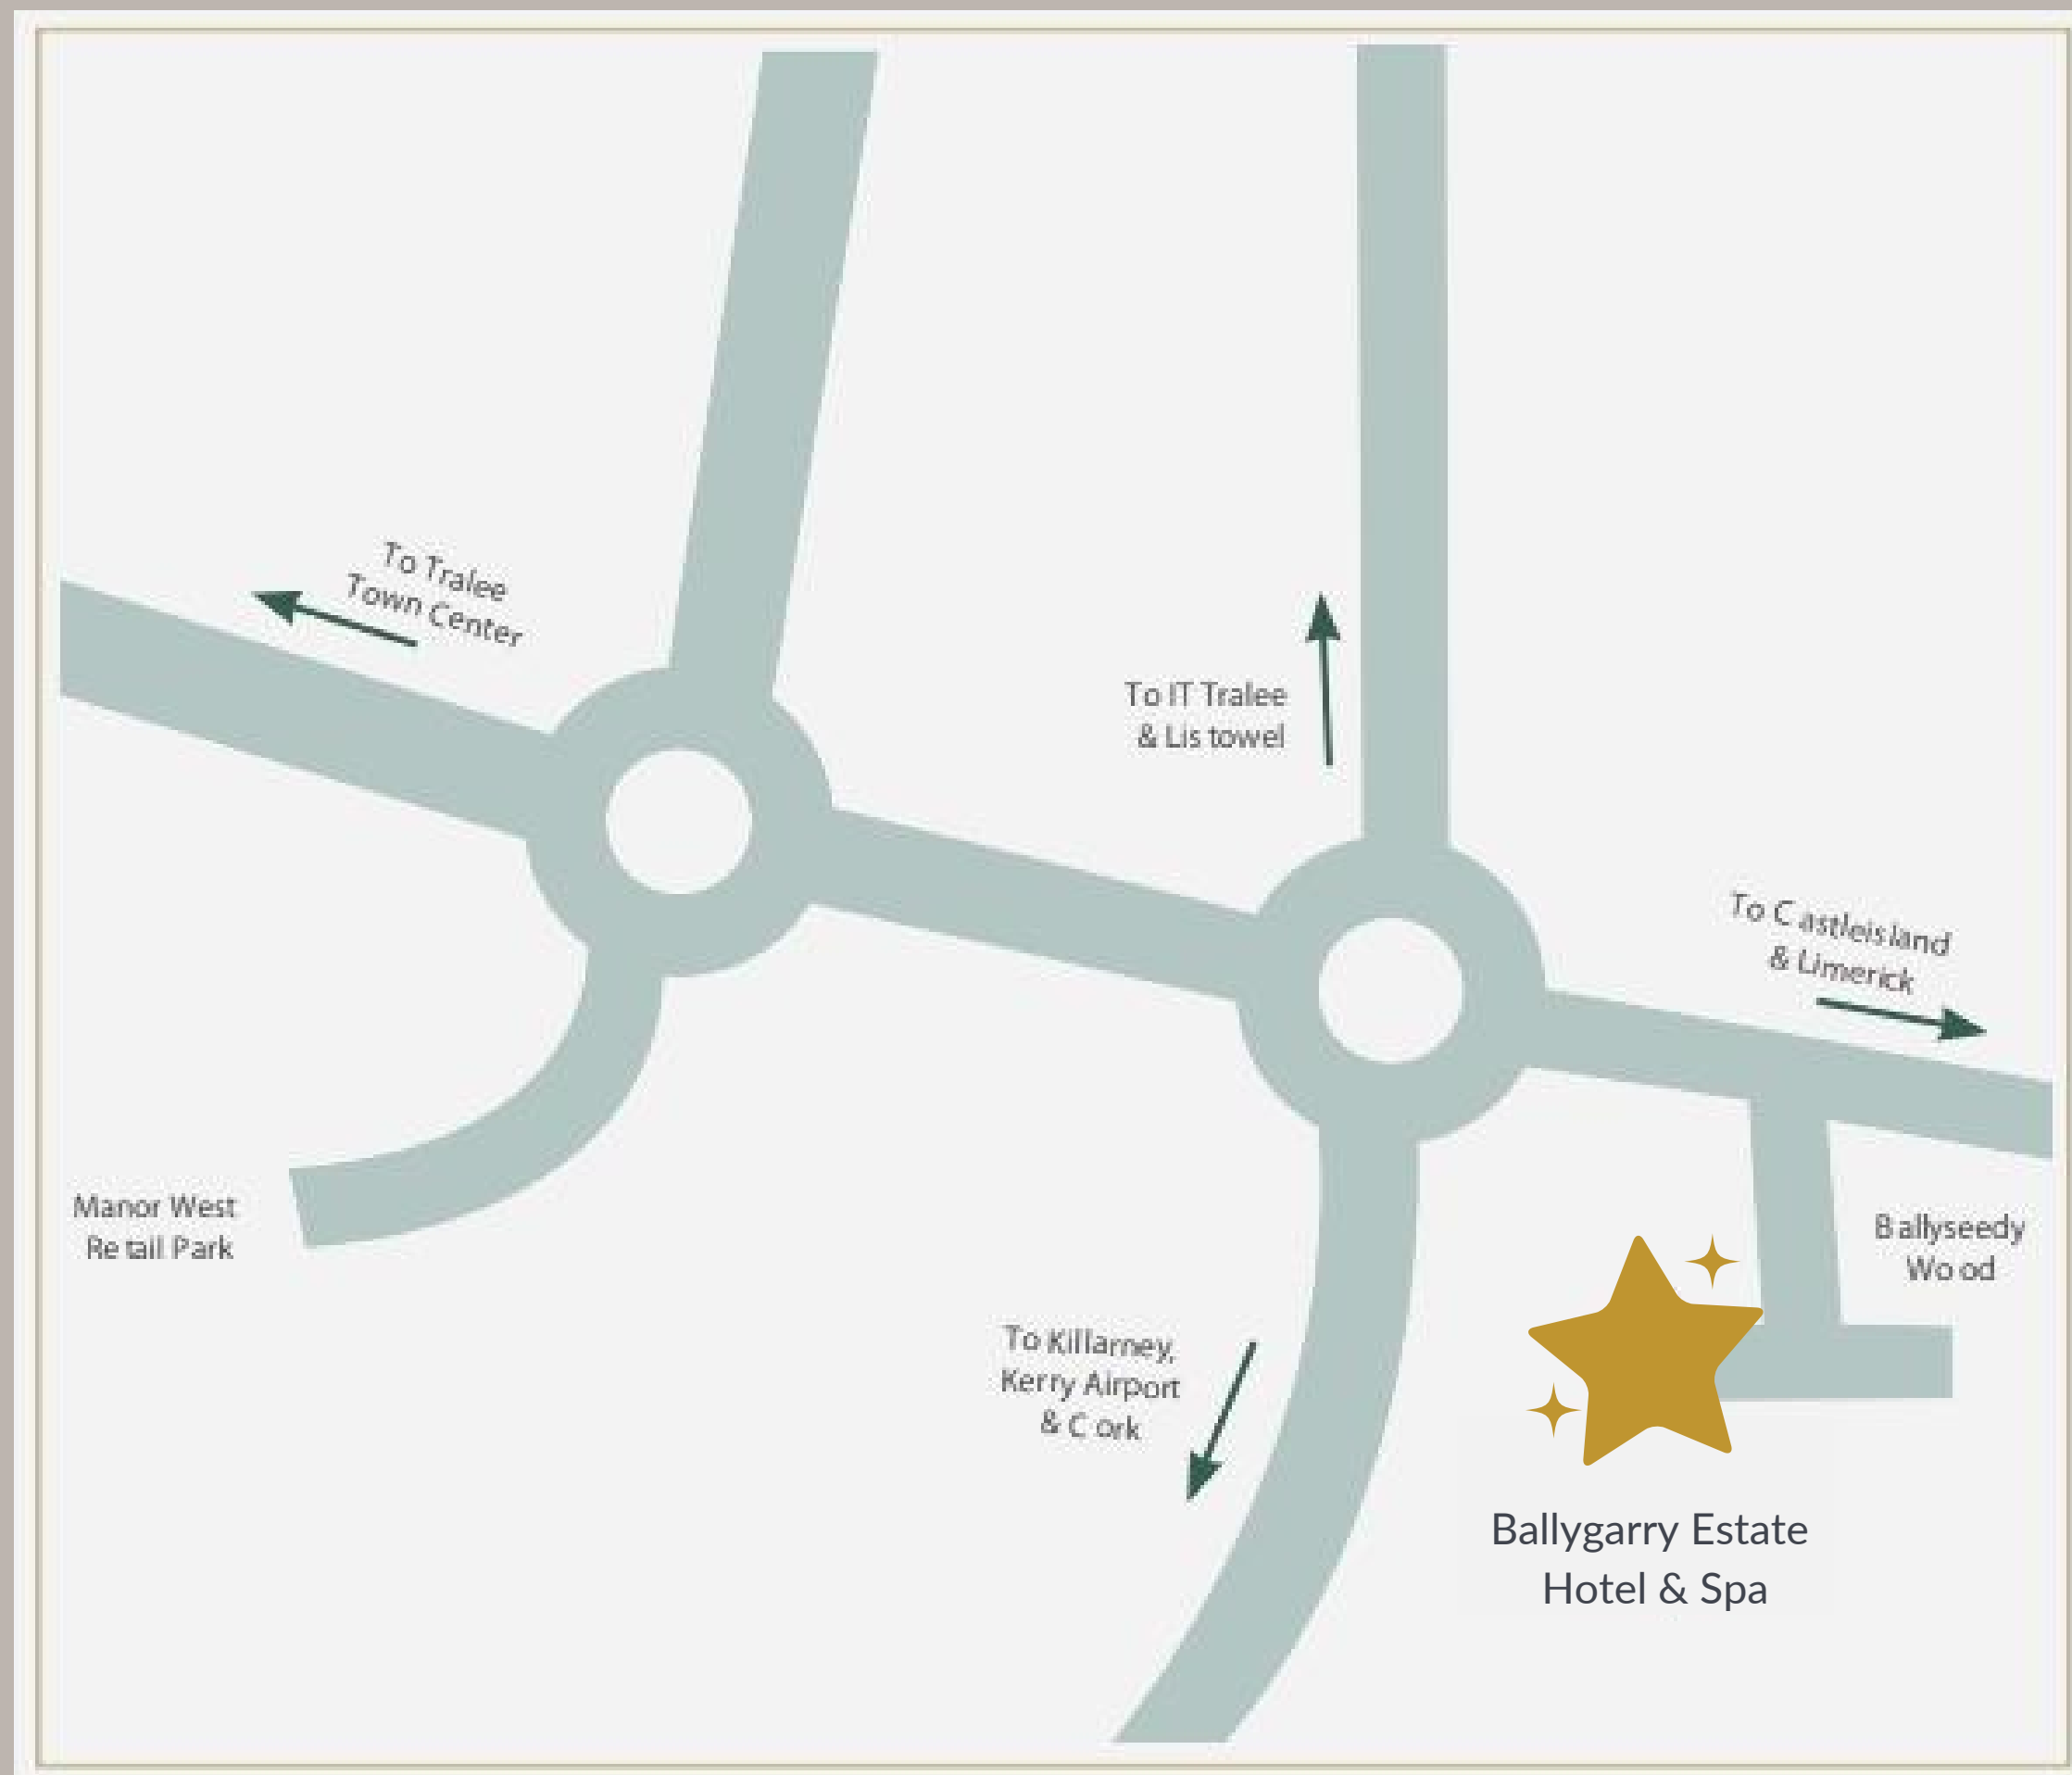

## By Road:

Take the N21, the hotel is located on the outskirts of Tralee town

GPS: -52.261164 (N) -9.66019 (W)

## By Air:

Kerry Airport 13km

Cork Airport 117km

Shannon Airport 122km

Dublin Airport 304km

Helipad on Site

## Distance from Ballygarry Estate:

Tralee Town Centre 3.9km

IT Tralee 4km

Listowel 28km

Killarney 32.9km

Castleisland 14.5km

Limerick 97km

# BALLYGARRY

ESTATE HOTEL SPA